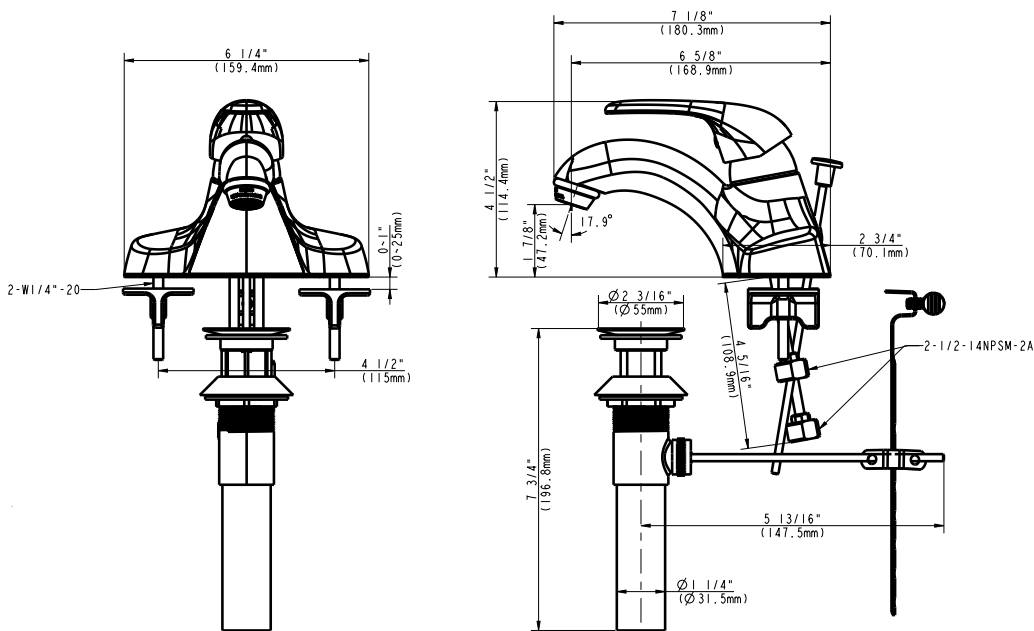

PART NO. 1559010 - CHROME PLATED
PART NO. 1559011 - BRUSHED NICKEL
PART NO. 1559012 - OIL RUBBED BRONZE

SINGLE HANDLE BATHROOM FAUCET WITH POP-UP

- Ceramic cartridge
- Three mounting holes
- Fits 4" center
- Metal threaded shafts
- Matching pop-up
- Boxed
- Max Flow Rate 1.2GPM(4.5LPM) at 60PSI (ASME.A112.18.1M)

APPROVAL

Meets or exceeds the following:

- ANSI/ASME A112.18.1M
- ANSI/NSF 61-Sec.9
- IAPMO/CUPC
- ADA Compliant

PART NO. 1559010 - CHROME PLATED
PART NO. 1559011 - BRUSHED NICKEL
PART NO. 1559012 - OIL RUBBED BRONZE

SINGLE HANDLE BATHROOM FAUCET WITH POP-UP

NO.	Description
1	Handle
2	Screw
3	Clod&Hot Index Button
4	Dome Nut
5	Adjustment Ring
6	Cartridge
7	Chock plug
8	Faucet Body
9	Ring
10	Aerator Core
11	Aerator Cover
12	Cartridge Base
13	Screw
14	O-Ring
15	Outlet Tube
16	Fixing Nut
17	Screw
18	Putty Plate
19	Screw
20	Black Botton
21	Fixing Nut
22	Fixing Stud
23	Connector
24	Connecting Pipe
25	Lift Rod
26	Metal Pop up