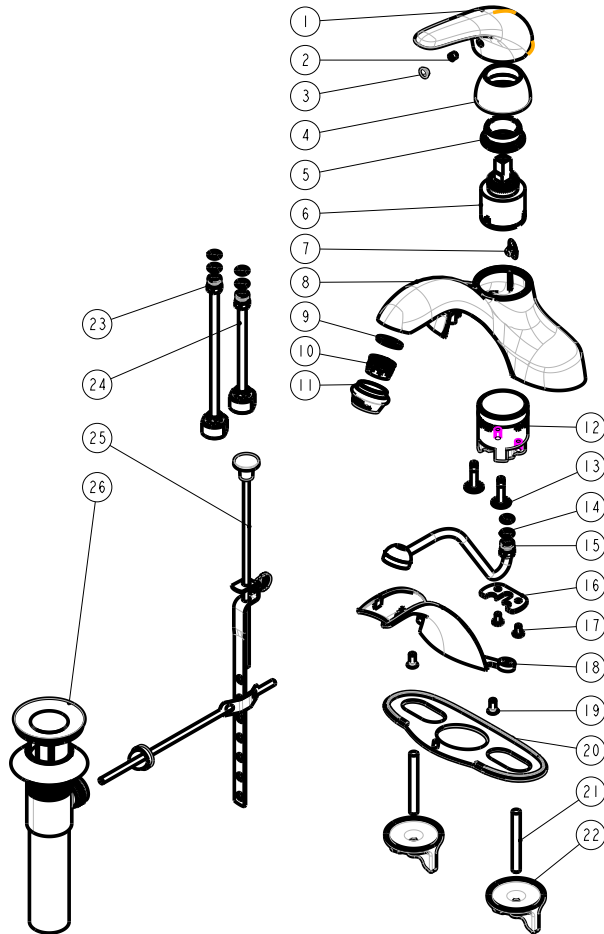

PART NO. 1559010 - CHROME PLATED
PART NO. 1559011 - BRUSHED NICKEL
PART NO. 1559012 - OIL RUBBED BRONZE

SINGLE HANDLE BATHROOM FAUCET WITH POP-UP

- Ceramic cartridge
- Three mounting holes
- Fits 4" center
- Metal threaded shafts
- Matching pop-up
- Boxed
- Max Flow Rate 1.2GPM(4.5LPM) at 60PSI (ASME.A112.18.1M)

APPROVAL

Meets or exceeds the following:

- ANSI/ASME A112.18.1M
- ANSI/NSF 61-Sec.9
- IAPMO/CUPC
- ADA Compliant

PART NO. 1559010 - CHROME PLATED
PART NO. 1559011 - BRUSHED NICKEL
PART NO. 1559012 - OIL RUBBED BRONZE

SINGLE HANDLE BATHROOM FAUCET WITH POP-UP

NO.	Description
1	Handle
2	Screw
3	Clod&Hot Index Button
4	Dome Nut
5	Adjustment Ring
6	Cartridge
7	Chock plug
8	Faucet Body
9	Ring
10	Aerator Core
11	Aerator Cover
12	Cartridge Base
13	Screw
14	O-Ring
15	Outlet Tube
16	Fixing Nut
17	Screw
18	Putty Plate
19	Screw
20	Black Botton
21	Fixing Nut
22	Fixing Stud
23	Connector
24	Connecting Pipe
25	Lift Rod
26	Metal Pop up