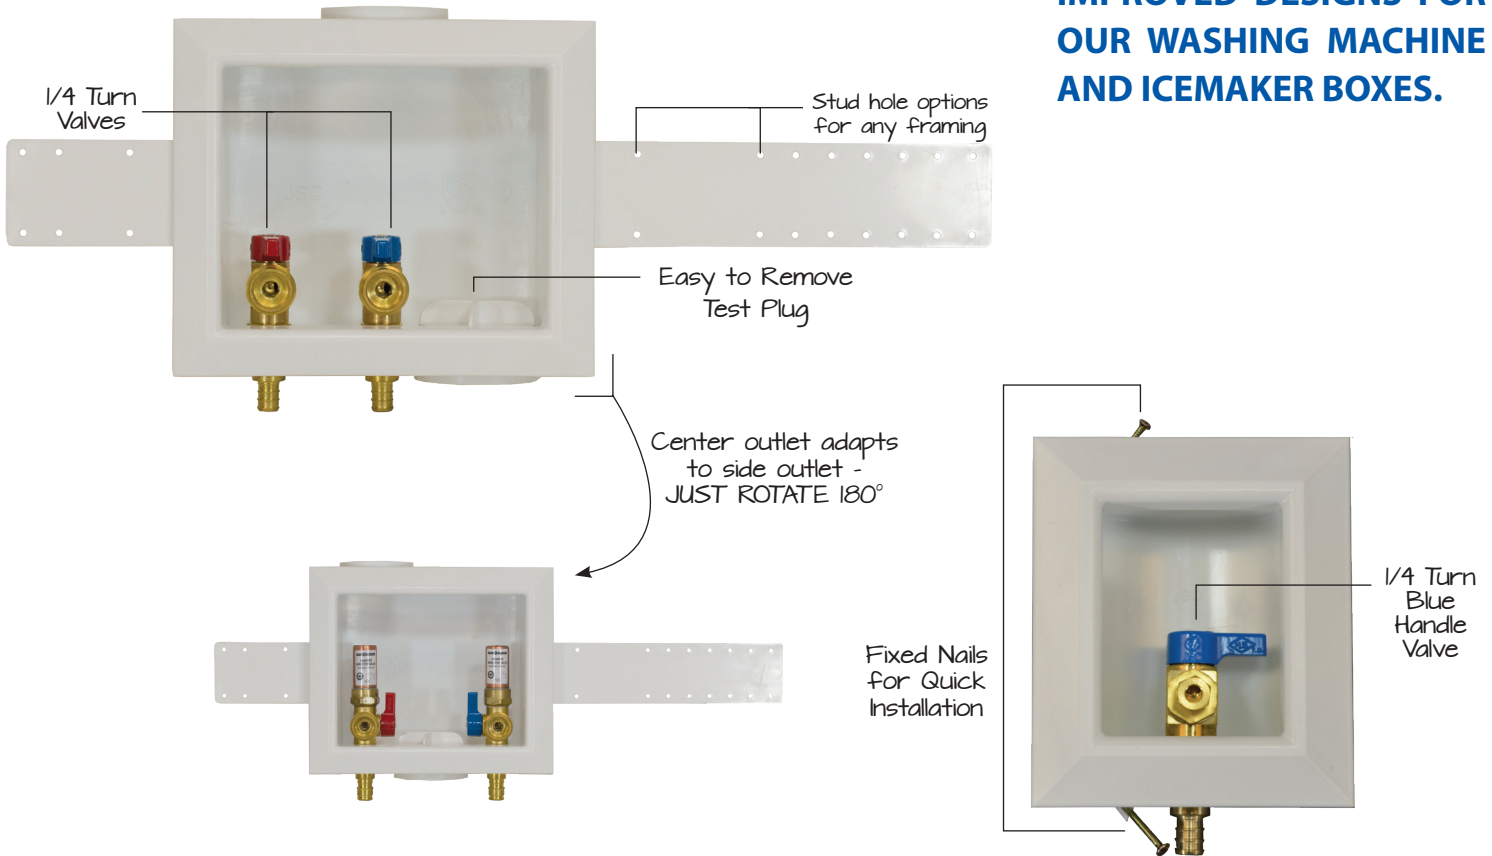

SOMETIMES IT'S GOOD TO THINK INSIDE THE BOX.

INTRODUCING NEW AND IMPROVED DESIGNS FOR OUR WASHING MACHINE AND ICEMAKER BOXES.

WASHING MACHINE BOXES

SPECIFICATIONS | PRODUCT FEATURES

- ✓ **NEW** Compact design!
- ✓ All valves are quarter turn
- ✓ Easy to remove test plug
- ✓ Center outlet box can be adapted to side outlet if needed
- ✓ IAPMO listed

BOXES & WATER
HAMMER ARRESTERS

ICEMAKER BOXES

SPECIFICATIONS | PRODUCT FEATURES

- ✓ **NEW** Compact design!
- ✓ Includes two fixed nails for installation
- ✓ Quarter turn blue handle valve
- ✓ IAPMO listed
- ✓ Lead Free