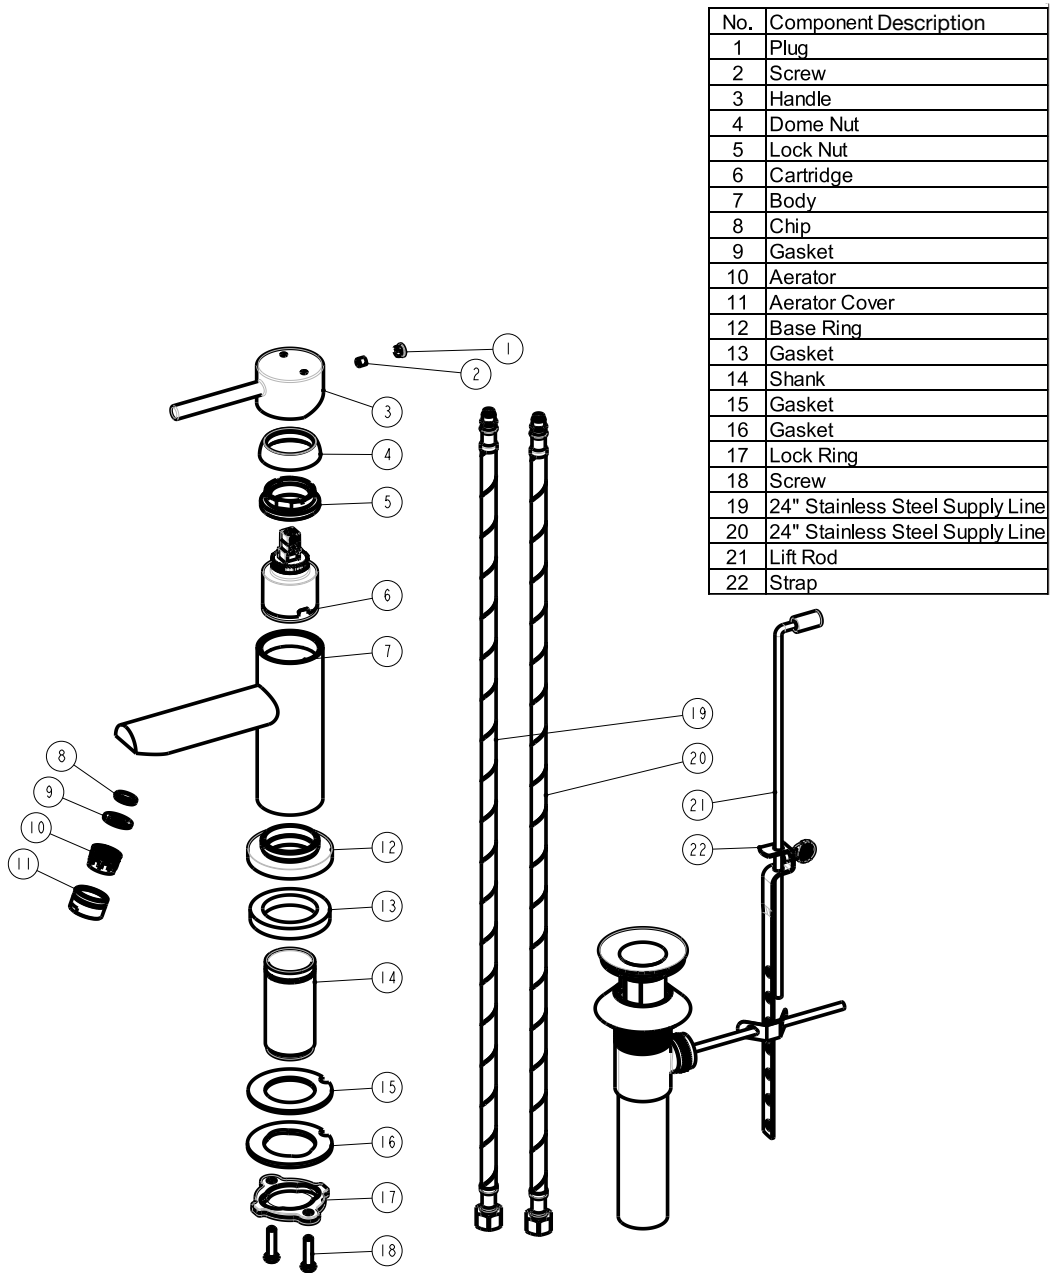

**PART NO. 1559240 - CHROME PLATED**  
**PART NO. 1559241 - BRUSHED NICKEL**

**SINGLE HANDLE FAUCET WITH POP-UP**

- Single hole
- Integral stainless steel braided supply lines with 3/8" COMP connection
- Ceramic cartridge
- Matching pop-up
- Max Flow Rate 1.2 GPM (4.5 LPM) at 60PSI (ASME.A112.18.1M)
- Boxed
- Limited lifetime warranty

**Meets or exceeds the following:**

- ANSI/ASME A112.18.1M
- ANSI/NSF 61-Sec.9
- IAPMO/CUPC

**PART NO. 1559240 - CHROME PLATED**  
**PART NO. 1559241 - BRUSHED NICKEL**

**SINGLE HANDLE FAUCET WITH POP-UP**

| No. | Component Description           |
|-----|---------------------------------|
| 1   | Plug                            |
| 2   | Screw                           |
| 3   | Handle                          |
| 4   | Dome Nut                        |
| 5   | Lock Nut                        |
| 6   | Cartridge                       |
| 7   | Body                            |
| 8   | Chip                            |
| 9   | Gasket                          |
| 10  | Aerator                         |
| 11  | Aerator Cover                   |
| 12  | Base Ring                       |
| 13  | Gasket                          |
| 14  | Shank                           |
| 15  | Gasket                          |
| 16  | Gasket                          |
| 17  | Lock Ring                       |
| 18  | Screw                           |
| 19  | 24" Stainless Steel Supply Line |
| 20  | 24" Stainless Steel Supply Line |
| 21  | Lift Rod                        |
| 22  | Strap                           |