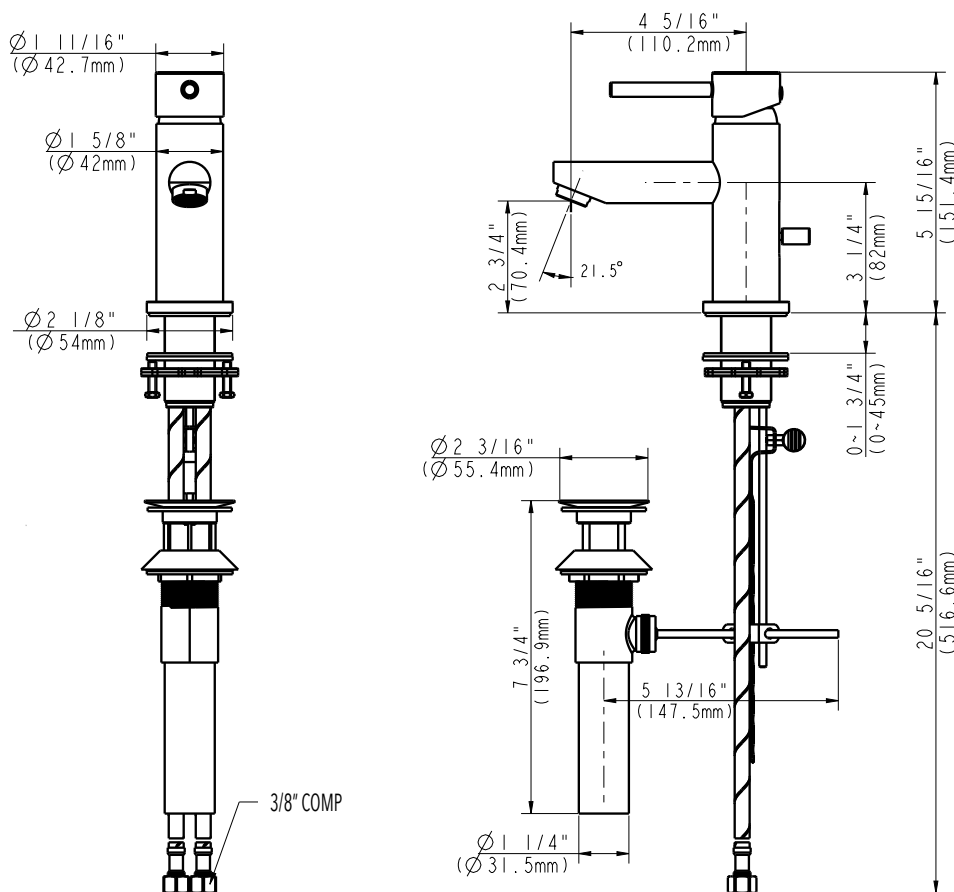

**PART NO. 1559240 - CHROME PLATED**  
**PART NO. 1559241 - BRUSHED NICKEL**

**SINGLE HANDLE FAUCET WITH POP-UP**

- Single hole
- Integral stainless steel braided supply lines with 3/8" COMP connection
- Ceramic cartridge
- Matching pop-up
- Max Flow Rate 1.2 GPM (4.5 LPM) at 60PSI (ASME.A112.18.1M)
- Boxed
- Limited lifetime warranty

**Meets or exceeds the following:**

- ANSI/ASME A112.18.1M
- ANSI/NSF 61-Sec.9
- IAPMO/CUPC

**PART NO. 1559240 - CHROME PLATED**  
**PART NO. 1559241 - BRUSHED NICKEL**

**SINGLE HANDLE FAUCET WITH POP-UP**

| No. | Component Description           |
|-----|---------------------------------|
| 1   | Plug                            |
| 2   | Screw                           |
| 3   | Handle                          |
| 4   | Dome Nut                        |
| 5   | Lock Nut                        |
| 6   | Cartridge                       |
| 7   | Body                            |
| 8   | Chip                            |
| 9   | Gasket                          |
| 10  | Aerator                         |
| 11  | Aerator Cover                   |
| 12  | Base Ring                       |
| 13  | Gasket                          |
| 14  | Shank                           |
| 15  | Gasket                          |
| 16  | Gasket                          |
| 17  | Lock Ring                       |
| 18  | Screw                           |
| 19  | 24" Stainless Steel Supply Line |
| 20  | 24" Stainless Steel Supply Line |
| 21  | Lift Rod                        |
| 22  | Strap                           |