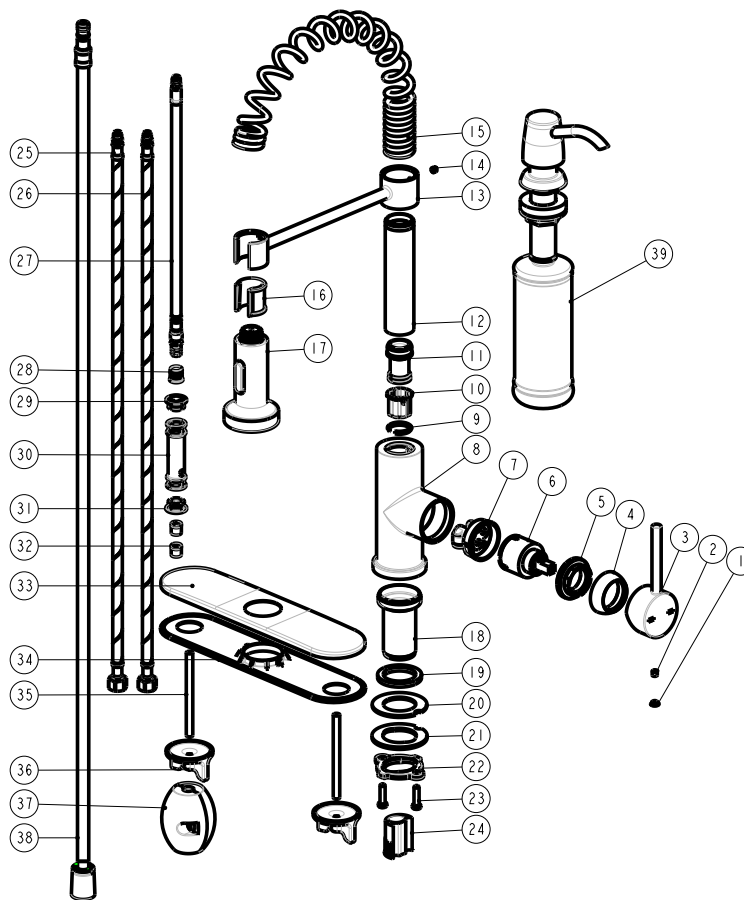

PART NO. 1559270 - CHROME PLATED
PART NO. 1559273 - STAINLESS STEEL

SPRING NECK PULL-DOWN KITCHEN FAUCET

No.	Component Description
1	Index Button
2	Screw
3	Handle
4	Dome Nut
5	Cartridge Cap
6	Cartridge
7	Cartridge Base
8	Faucet Body
9	C-chip
10	Connector
11	Connector
12	Sleeve
13	Holder
14	Screw
15	Spring
16	C-chip
17	Spray Head
18	Sleeve
19	Gasket
20	Gasket
21	Gasket
22	Fixing Nut
23	Screw
24	Fixing Cap
25	24" Stainless Steel Supply Line
26	24" Stainless Steel Supply Line
27	Inlet Tube
28	Protect Cap
29	Fixing Ring
30	Connector
31	Fixing Ring
32	Check valve
33	Deckplate
34	Bottom Plate
35	Stud
36	Nut
37	Counter Weight
38	Spray Hose
39	